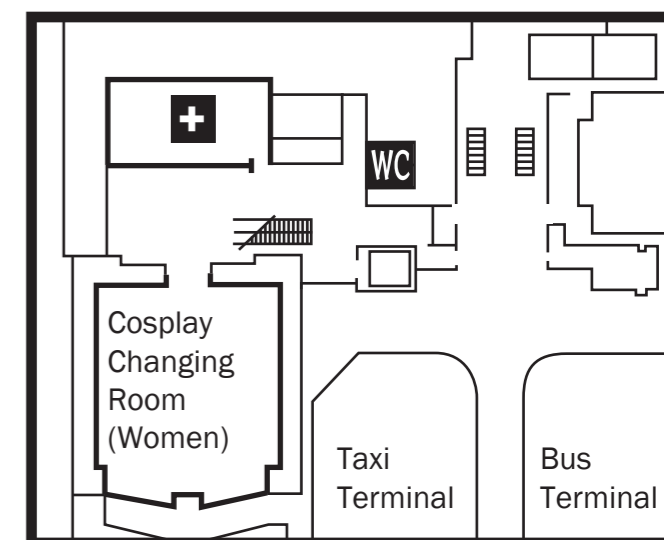

Comic Market 93 Information Map 地圖 地图 지도

International Desk(2F) 國際部 国际部 국제부

Press Registration (PM)

West Halls 西展廳 西展厅 4F

Entrance Plaza 1F 入口廣場 入口广场 1F

Notes:

- The event starts at 10:00. Please wait in line to get in.
- No parking is available. Please use public transportation.
- Beware, trains towards Tokyo will be very crowded after 16:00.
- For Cosplay, please use the Changing Rooms and register. Do not come or go in Cosplay.
- Always ask for permission from cosplayers before taking photos.
- Smoking is only allowed at designated Smoking Areas

- | | |
|---|---|
| + First Aid
救護 救护 응급 처치 | C Catalog Sales 目錄販賣處
目录贩卖处 카탈로그 판매소 |
| i Information
服務台 服务台 안내소 | LF Lost and Found
丢失物品 丢失物品 분실물 |
| WC Toilets
廁所 厕所 화장실
(some maybe women-only) | Temp. Smoking Space
臨時吸煙區 临时吸烟区 임시흡연소
(maybe closed) |