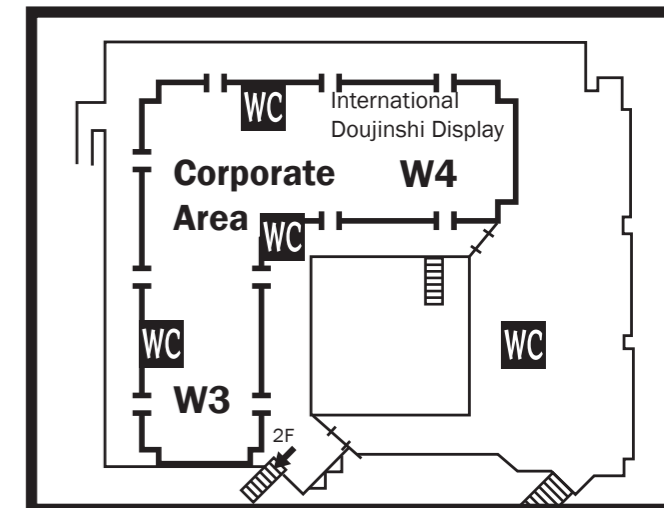

Comic Market 93 Information Map 地圖 地图 지도

International Desk(2F) 國際部 国际部 국제부

Press Registration (PM)

West Halls 西展廳 西展厅 4F

Entrance Plaza 1F 入口廣場 入口广场 1F

Notes:

- The event starts at 10:00. Please wait in line to get in.
- No parking is available. Please use public transportation.
- Beware, trains towards Tokyo will be very crowded after 16:00.
- For Cosplay, please use the Changing Rooms and register. Do not come or go in Cosplay.
- Always ask for permission from cosplayers before taking photos.
- Smoking is only allowed at designated Smoking Areas